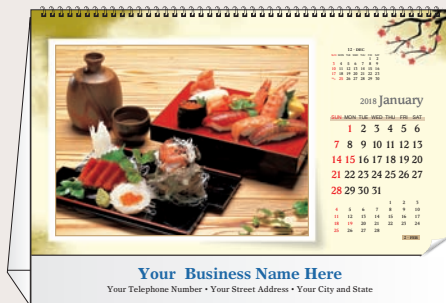

A - Gold Foil on Both Side

Front ▼

C - Type