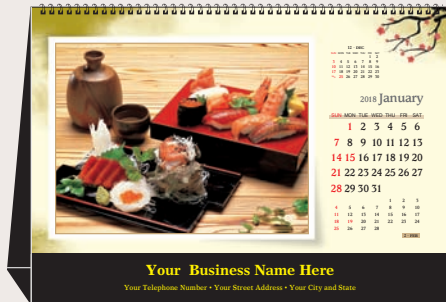

Front ▼

A - Type